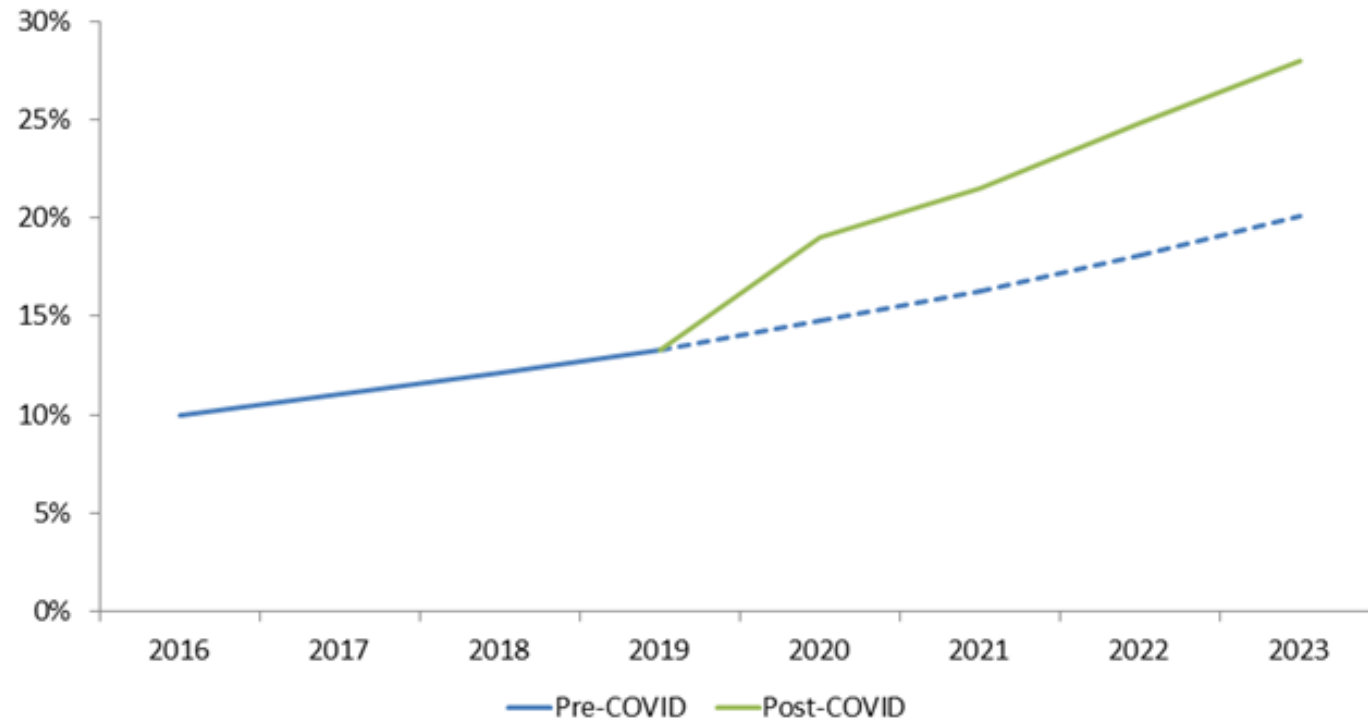

Inside/Outside Print

SUN Automation Group Headquarters Glen Arm, MD
33 Acres of Land ** 183,000 Sq Ft Facility ** Zoned for additional 120,000 Sq Ft

E-Commerce explosion

Ecommerce as % of total retail in the United States