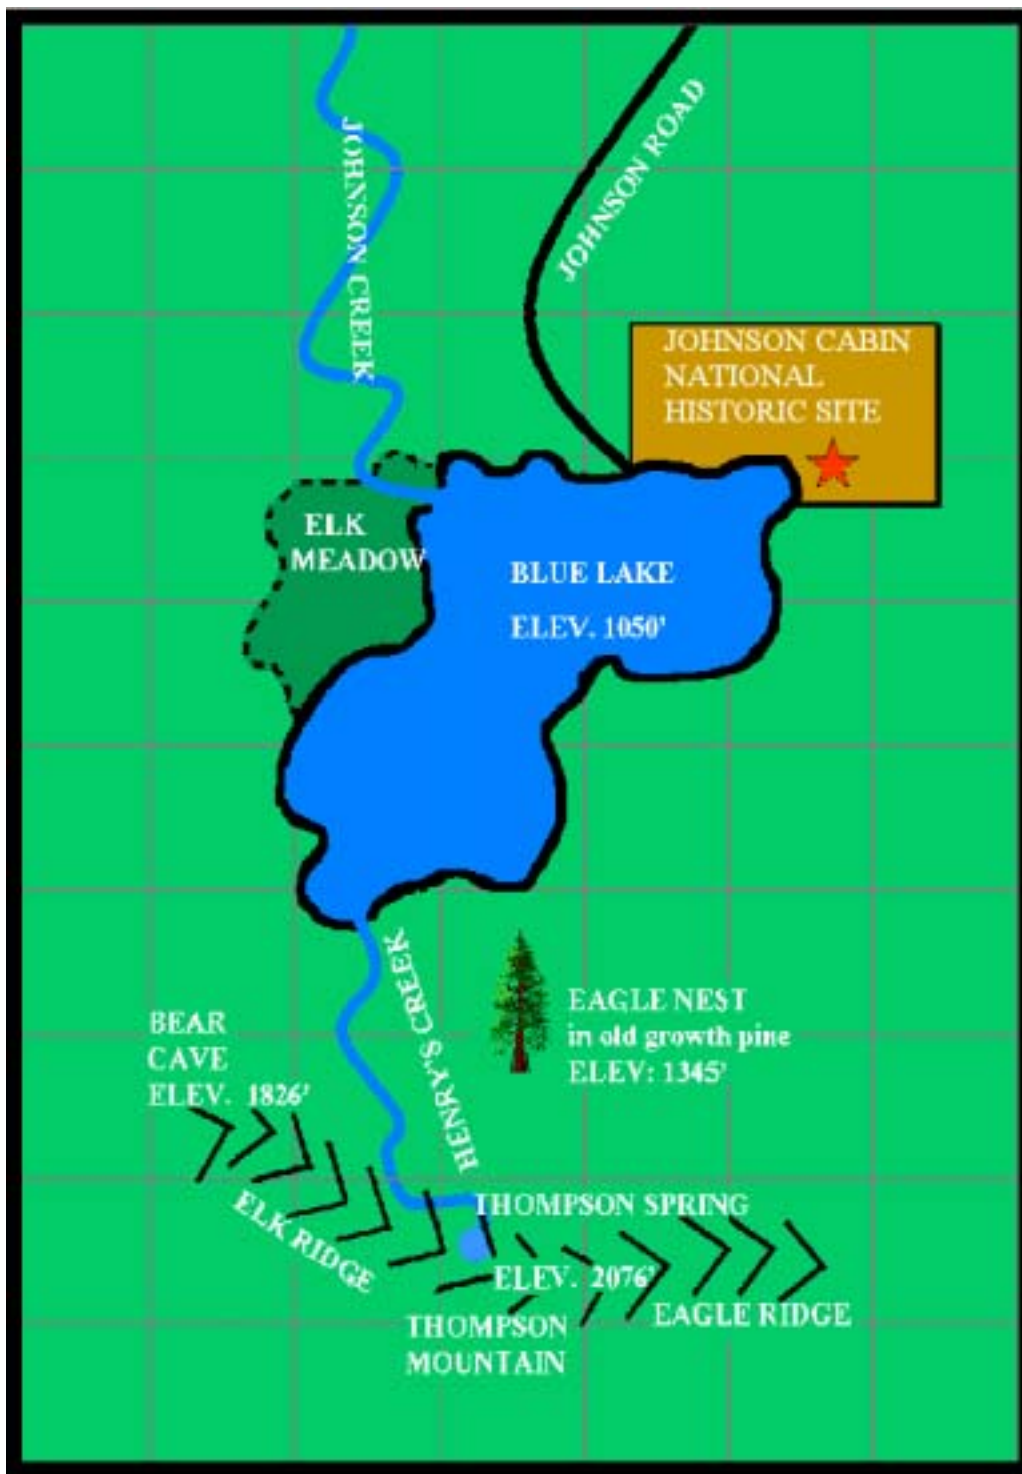

FOREST VALLEY

130 miles
Nearest town
with train
station

National Forest

National Forest

= 1 unit = 16 Acres